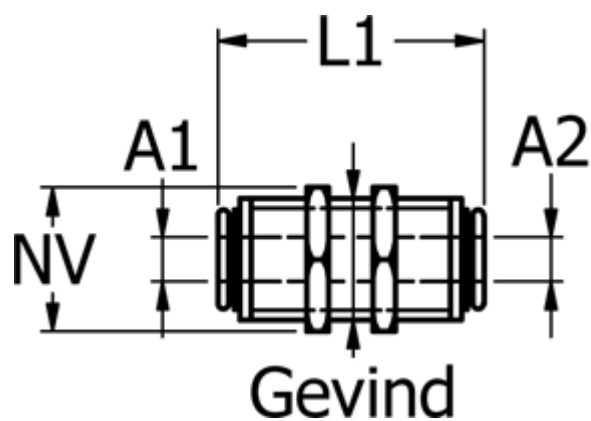

Article number: 5867510124

Description: Metal fitting 751.012-4 - Ø4/Ø4  
Push-in bulkhead

## Measures

Ext. hose diameter A1 = 4

Ext. hose diameter A2 = 4

L1 = 30.6

NV = 13

Thread = M11x1